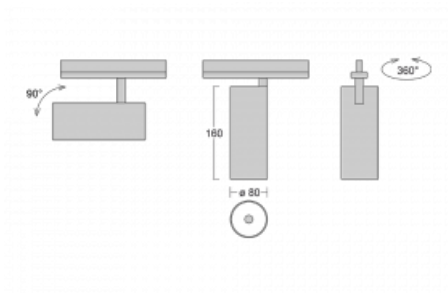

Luminaire

Vali80-T

179-600W-10GHD/930, W

We have managed to minimize the dimensions of the Vali80-T luminaires while maintaining very good lighting parameters. We also managed to reduce the casing of the luminaire to 75% of the surface. The luminaires offer a direct type of light distribution, four different beam angles of 18°, 25°, 32°, 52° and replaceable reflectors as optional accessories. The luminaires will be used predominantly to illuminate commercial spaces, galleries or showrooms. The luminaires have been fitted with adapters for the 3-phase Global Track from Nordic Aluminium. Vali80-T uses light sources with a colour rendering index of Ra90, which helps to show the true colours of the illuminated objects.

Technical drawing

Type of installation	3 circuit track
Light distribution	Direct
Luminaire shape	Circular
Colour of the luminaires	White
Material	Aluminium
Lifetime	L80/B10 60 000 hours
Warranty	5 years
Description of luminaires	Luminaire 3 circuit track
Dimensions	ø 80 mm × 160 mm
Weight	0.7 kg
Light source	LED MODUL
Type of optical system	Reflector
Luminous flux*	2830 lm
Colour Temperature	3000 K warm white
Luminous efficacy	86 lm/W
MacAdam Light source	3
Colour rendering index	90
Beam angle	52°
UGR max. X=4H Y=8H, ρ=70,50,20	16.1