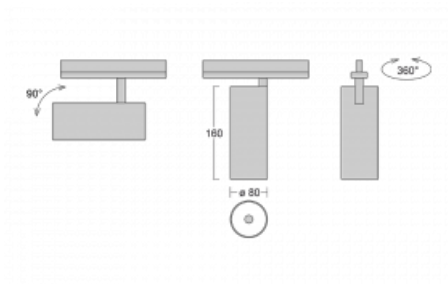

Luminaire

Vali80-T

179-600W-10GGE/930, S

We have managed to minimize the dimensions of the Vali80-T luminaires while maintaining very good lighting parameters. We also managed to reduce the casing of the luminaire to 75% of the surface. The luminaires offer a direct type of light distribution, four different beam angles of 18°, 25°, 32°, 52° and replaceable reflectors as optional accessories. The luminaires will be used predominantly to illuminate commercial spaces, galleries or showrooms. The luminaires have been fitted with adapters for the 3-phase Global Track from Nordic Aluminium. Vali80-T uses light sources with a colour rendering index of Ra90, which helps to show the true colours of the illuminated objects.

Technical drawing

Type of installation	3 circuit track
Light distribution	Direct
Luminaire shape	Circular
Colour of the luminaires	Silver
Material	Aluminium
Lifetime	L90/B50 60 000 hours
Warranty	5 years
Description of luminaires	Luminaire 3 circuit track
Dimensions	ø 80 mm × 160 mm
Weight	0.7 kg
Light source	LED MODUL
Type of optical system	Reflector
Luminous flux*	1880 lm
Colour Temperature	3000 K warm white
Luminous efficacy	92 lm/W
MacAdam Light source	3
Colour rendering index	90
Beam angle	52°
UGR max. X=4H Y=8H, ρ=70,50,20	18.3