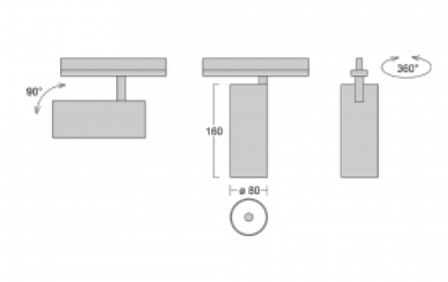

Luminaire

Vali80-T

179-600W-10GGD/940, B

We have managed to minimize the dimensions of the Vali80-T luminaires while maintaining very good lighting parameters. We also managed to reduce the casing of the luminaire to 75% of the surface. The luminaires offer a direct type of light distribution, four different beam angles of 18°, 25°, 32°, 52° and replaceable reflectors as optional accessories. The luminaires will be used predominantly to illuminate commercial spaces, galleries or showrooms. The luminaires have been fitted with adapters for the 3-phase Global Track from Nordic Aluminium. Vali80-T uses light sources with a colour rendering index of Ra90, which helps to show the true colours of the illuminated objects.

Technical drawing

Type of installation	3 circuit track
Light distribution	Direct
Luminaire shape	Circular
Colour of the luminaires	Black
Material	Aluminium
Lifetime	L90/B50 60 000 hours
Warranty	5 years
Description of luminaires	Luminaire 3 circuit track
Dimensions	ø 80 mm × 160 mm
Weight	0.7 kg
Light source	LED MODUL
Type of optical system	Reflector
Luminous flux*	1970 lm
Colour Temperature	4000 K cool white
Luminous efficacy	97 lm/W
MacAdam Light source	3
Colour rendering index	90
Beam angle	52°
UGR max. X=4H Y=8H, ρ=70,50,20	18.5