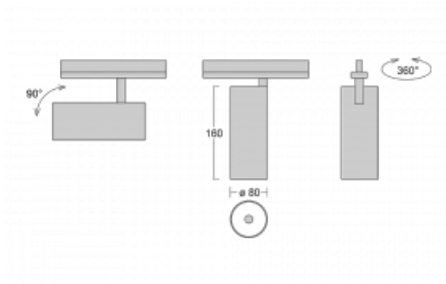

Luminaire

Vali80-T

179-600W-10GGD/930, S

We have managed to minimize the dimensions of the Vali80-T luminaires while maintaining very good lighting parameters. We also managed to reduce the casing of the luminaire to 75% of the surface. The luminaires offer a direct type of light distribution, four different beam angles of 18°, 25°, 32°, 52° and replaceable reflectors as optional accessories. The luminaires will be used predominantly to illuminate commercial spaces, galleries or showrooms. The luminaires have been fitted with adapters for the 3-phase Global Track from Nordic Aluminium. Vali80-T uses light sources with a colour rendering index of Ra90, which helps to show the true colours of the illuminated objects.

Technical drawing

Type of installation	3 circuit track
Light distribution	Direct
Luminaire shape	Circular
Colour of the luminaires	Silver
Material	Aluminium
Lifetime	L90/B50 60 000 hours
Warranty	5 years
Description of luminaires	Luminaire 3 circuit track
Dimensions	ø 80 mm × 160 mm
Weight	0.7 kg
Light source	LED MODUL
Type of optical system	Reflector
Luminous flux*	1880 lm
Colour Temperature	3000 K warm white
Luminous efficacy	92 lm/W
MacAdam Light source	3
Colour rendering index	90
Beam angle	52°
UGR max. X=4H Y=8H, ρ=70,50,20	18.3