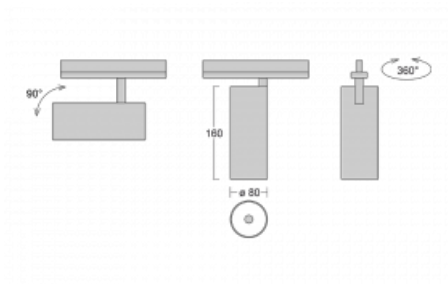

## Technical drawing

Type of installation	3 circuit track
Light distribution	Direct
Luminaire shape	Circular
Colour of the luminaires	Black
Material	Aluminium
Lifetime	L90/B50 60 000 hours
Warranty	5 years
Description of luminaires	Luminaire 3 circuit track
Dimensions	ø 80 mm × 160 mm
Weight	0.7 kg
Light source	LED MODUL
Type of optical system	Reflector
Luminous flux*	1880 lm
Colour Temperature	3000 K warm white
Luminous efficacy	92 lm/W
MacAdam Light source	3
Colour rendering index	90
Beam angle	52°
UGR max. X=4H Y=8H, ρ=70,50,20	18.3