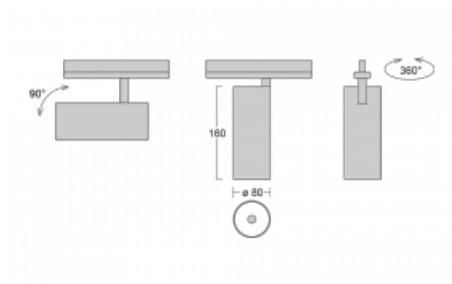

## Technical drawing

Type of installation	3 circuit track
Light distribution	Direct
Luminaire shape	Circular
Colour of the luminaires	Silver
Material	Aluminium
Lifetime	L90/B50 60 000 hours
Warranty	5 years
Description of luminaires	Luminaire 3 circuit track
Dimensions	ø 80 mm × 160 mm
Weight	0.7 kg
Light source	LED MODUL
Type of optical system	Reflector
Luminous flux*	1040 lm
Colour Temperature	4000 K cool white
Luminous efficacy	104 lm/W
MacAdam Light source	3
Colour rendering index	90
Beam angle	52°
UGR max. X=4H Y=8H, ρ=70,50,20	16.3