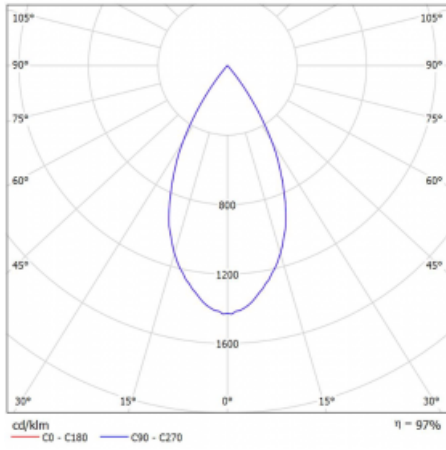

Curve

Luminaire power input* 10 W

Connection of the luminaires ON/OFF

Electrical voltage 220-240V

Frequency 50/60Hz

☐ CE IP 20

*±10 %