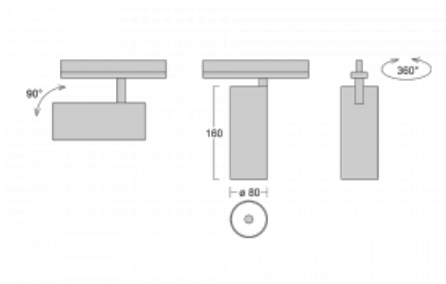

## Technical drawing

Type of installation	3 circuit track
Light distribution	Direct
Luminaire shape	Circular
Colour of the luminaires	White
Material	Aluminium
Lifetime	L90/B50 60 000 hours
Warranty	5 years
Description of luminaires	Luminaire 3 circuit track
Dimensions	ø 80 mm × 160 mm
Weight	0.7 kg
Light source	LED MODUL
Type of optical system	Reflector
Luminous flux*	990 lm
Colour Temperature	3000 K warm white
Luminous efficacy	99 lm/W
MacAdam Light source	3
Colour rendering index	90
Beam angle	52°
UGR max. X=4H Y=8H, ρ=70,50,20	16.1