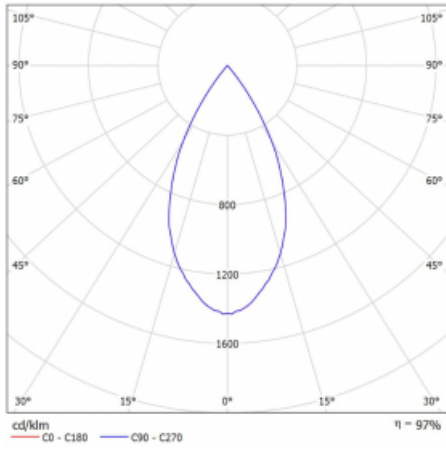

Curve

Luminaire power input* 10 W

Connection of the luminaires DALI

Electrical voltage 220-240V

Frequency 50/60Hz

☐ CE IP 20

*±10 %