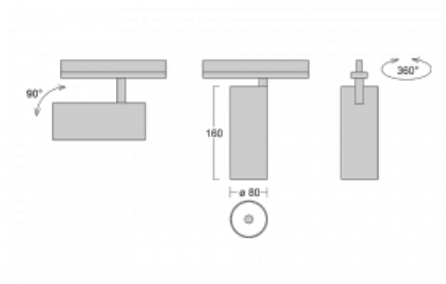

Luminaire

Vali80-T

179-600W-10GDD/940, B

We have managed to minimize the dimensions of the Vali80-T luminaires while maintaining very good lighting parameters. We also managed to reduce the casing of the luminaire to 75% of the surface. The luminaires offer a direct type of light distribution, four different beam angles of 18°, 25°, 32°, 52° and replaceable reflectors as optional accessories. The luminaires will be used predominantly to illuminate commercial spaces, galleries or showrooms. The luminaires have been fitted with adapters for the 3-phase Global Track from Nordic Aluminium. Vali80-T uses light sources with a colour rendering index of Ra90, which helps to show the true colours of the illuminated objects.

Technical drawing

Type of installation	3 circuit track
Light distribution	Direct
Luminaire shape	Circular
Colour of the luminaires	Black
Material	Aluminium
Lifetime	L90/B50 60 000 hours
Warranty	5 years
Description of luminaires	Luminaire 3 circuit track
Dimensions	ø 80 mm × 160 mm
Weight	0.7 kg
Light source	LED MODUL
Type of optical system	Reflector
Luminous flux*	1040 lm
Colour Temperature	4000 K cool white
Luminous efficacy	104 lm/W
MacAdam Light source	3
Colour rendering index	90
Beam angle	52°
UGR max. X=4H Y=8H, ρ=70,50,20	16.3