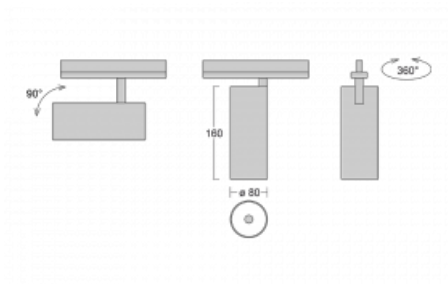

Luminaire

Vali80-T

179-600W-10GDD/930, B

We have managed to minimize the dimensions of the Vali80-T luminaires while maintaining very good lighting parameters. We also managed to reduce the casing of the luminaire to 75% of the surface. The luminaires offer a direct type of light distribution, four different beam angles of 18°, 25°, 32°, 52° and replaceable reflectors as optional accessories. The luminaires will be used predominantly to illuminate commercial spaces, galleries or showrooms. The luminaires have been fitted with adapters for the 3-phase Global Track from Nordic Aluminium. Vali80-T uses light sources with a colour rendering index of Ra90, which helps to show the true colours of the illuminated objects.

Technical drawing

Type of installation	3 circuit track
Light distribution	Direct
Luminaire shape	Circular
Colour of the luminaires	Black
Material	Aluminium
Lifetime	L90/B50 60 000 hours
Warranty	5 years
Description of luminaires	Luminaire 3 circuit track
Dimensions	ø 80 mm × 160 mm
Weight	0.7 kg
Light source	LED MODUL
Type of optical system	Reflector
Luminous flux*	990 lm
Colour Temperature	3000 K warm white
Luminous efficacy	99 lm/W
MacAdam Light source	3
Colour rendering index	90
Beam angle	52°
UGR max. X=4H Y=8H, ρ=70,50,20	16.1