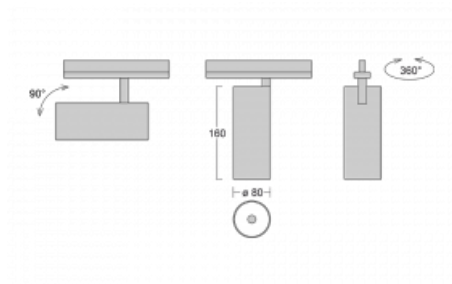

Luminaire

Vali80-T

179-600U-10GHD/940, W

We have managed to minimize the dimensions of the Vali80-T luminaires while maintaining very good lighting parameters. We also managed to reduce the casing of the luminaire to 75% of the surface. The luminaires offer a direct type of light distribution, four different beam angles of 18°, 25°, 32°, 52° and replaceable reflectors as optional accessories. The luminaires will be used predominantly to illuminate commercial spaces, galleries or showrooms. The luminaires have been fitted with adapters for the 3-phase Global Track from Nordic Aluminium. Vali80-T uses light sources with a colour rendering index of Ra90, which helps to show the true colours of the illuminated objects.

Technical drawing

Type of installation	3 circuit track
Light distribution	Direct
Luminaire shape	Circular
Colour of the luminaires	White
Material	Aluminium
Lifetime	L80/B10 60 000 hours
Warranty	5 years
Description of luminaires	Luminaire 3 circuit track
Dimensions	ø 80 mm × 160 mm
Weight	0.7 kg
Light source	LED MODUL
Type of optical system	Reflector
Luminous flux*	2970 lm
Colour Temperature	4000 K cool white
Luminous efficacy	90 lm/W
MacAdam Light source	3
Colour rendering index	90
Beam angle	25°
UGR max. X=4H Y=8H, ρ=70,50,20	18.8