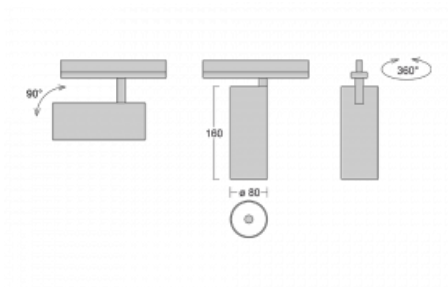

**Technical drawing**

Type of installation	3 circuit track
Light distribution	Direct
Luminaire shape	Circular
Colour of the luminaires	White
Material	Aluminium
Lifetime	L80/B10 60 000 hours
Warranty	5 years
Description of luminaires	Luminaire 3 circuit track
Dimensions	ø 80 mm × 160 mm
Weight	0.7 kg
Light source	LED MODUL
Type of optical system	Reflector
Luminous flux*	2830 lm
Colour Temperature	3000 K warm white
Luminous efficacy	86 lm/W
MacAdam Light source	3
Colour rendering index	90
Beam angle	25°
UGR max. X=4H Y=8H, ρ=70,50,20	18.6