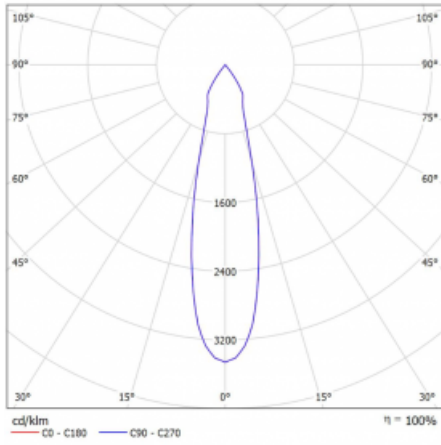

Curve

Luminaire power input* 33 W

Connection of the luminaires DALI

Electrical voltage 220-240V

Frequency 50/60Hz

☐ CE IP 20

*±10 %