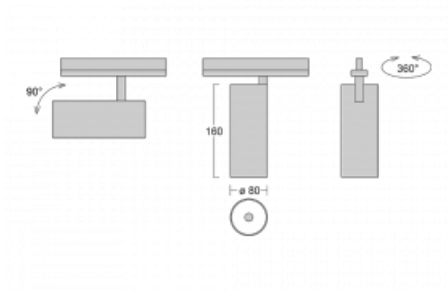

Luminaire

Vali80-T

179-600U-10GHD/930, S

We have managed to minimize the dimensions of the Vali80-T luminaires while maintaining very good lighting parameters. We also managed to reduce the casing of the luminaire to 75% of the surface. The luminaires offer a direct type of light distribution, four different beam angles of 18°, 25°, 32°, 52° and replaceable reflectors as optional accessories. The luminaires will be used predominantly to illuminate commercial spaces, galleries or showrooms. The luminaires have been fitted with adapters for the 3-phase Global Track from Nordic Aluminium. Vali80-T uses light sources with a colour rendering index of Ra90, which helps to show the true colours of the illuminated objects.

Technical drawing

Type of installation	3 circuit track
Light distribution	Direct
Luminaire shape	Circular
Colour of the luminaires	Silver
Material	Aluminium
Lifetime	L80/B10 60 000 hours
Warranty	5 years
Description of luminaires	Luminaire 3 circuit track
Dimensions	ø 80 mm × 160 mm
Weight	0.7 kg
Light source	LED MODUL
Type of optical system	Reflector
Luminous flux*	2830 lm
Colour Temperature	3000 K warm white
Luminous efficacy	86 lm/W
MacAdam Light source	3
Colour rendering index	90
Beam angle	25°
UGR max. X=4H Y=8H, ρ=70,50,20	18.6