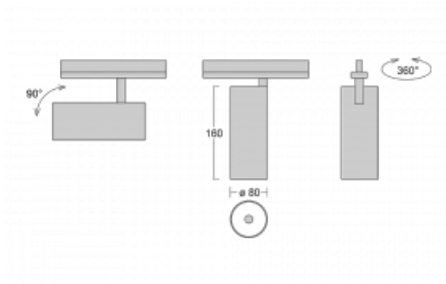

Luminaire

Vali80-T

179-600U-10GHD/930, B

We have managed to minimize the dimensions of the Vali80-T luminaires while maintaining very good lighting parameters. We also managed to reduce the casing of the luminaire to 75% of the surface. The luminaires offer a direct type of light distribution, four different beam angles of 18°, 25°, 32°, 52° and replaceable reflectors as optional accessories. The luminaires will be used predominantly to illuminate commercial spaces, galleries or showrooms. The luminaires have been fitted with adapters for the 3-phase Global Track from Nordic Aluminium. Vali80-T uses light sources with a colour rendering index of Ra90, which helps to show the true colours of the illuminated objects.

Technical drawing

Type of installation	3 circuit track
Light distribution	Direct
Luminaire shape	Circular
Colour of the luminaires	Black
Material	Aluminium
Lifetime	L80/B10 60 000 hours
Warranty	5 years
Description of luminaires	Luminaire 3 circuit track
Dimensions	ø 80 mm × 160 mm
Weight	0.7 kg
Light source	LED MODUL
Type of optical system	Reflector
Luminous flux*	2830 lm
Colour Temperature	3000 K warm white
Luminous efficacy	86 lm/W
MacAdam Light source	3
Colour rendering index	90
Beam angle	25°
UGR max. X=4H Y=8H, ρ=70,50,20	18.6