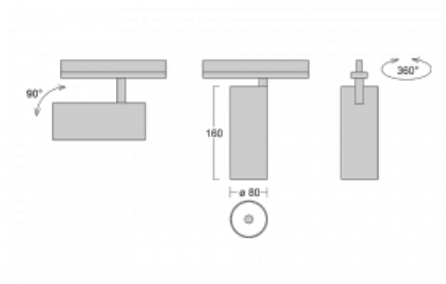

## Technical drawing

Type of installation	3 circuit track
Light distribution	Direct
Luminaire shape	Circular
Colour of the luminaires	Black
Material	Aluminium
Lifetime	L90/B50 60 000 hours
Warranty	5 years
Description of luminaires	Luminaire 3 circuit track
Dimensions	ø 80 mm × 160 mm
Weight	0.7 kg
Light source	LED MODUL
Type of optical system	Reflector
Luminous flux*	1880 lm
Colour Temperature	3000 K warm white
Luminous efficacy	92 lm/W
MacAdam Light source	3
Colour rendering index	90
Beam angle	25°
UGR max. X=4H Y=8H, ρ=70,50,20	17.2