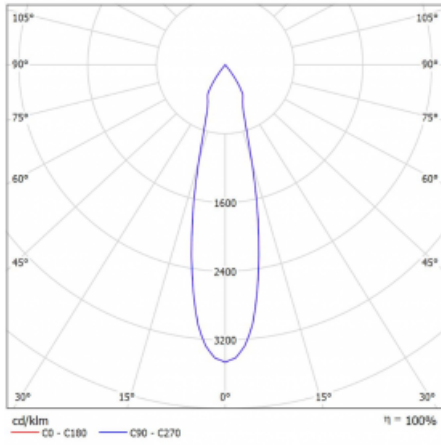

Curve

Luminaire power input* 20.4 W

Connection of the luminaires ON/OFF

Electrical voltage 220-240V

Frequency 50/60Hz

☐ CE IP 20

*±10 %