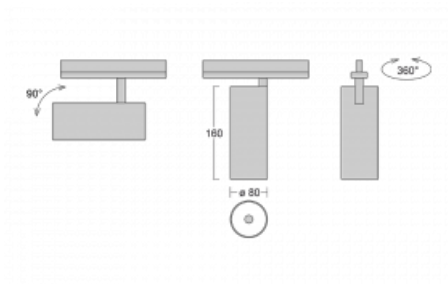

Luminaire

Vali80-T

179-600U-10GGD/940, W

We have managed to minimize the dimensions of the Vali80-T luminaires while maintaining very good lighting parameters. We also managed to reduce the casing of the luminaire to 75% of the surface. The luminaires offer a direct type of light distribution, four different beam angles of 18°, 25°, 32°, 52° and replaceable reflectors as optional accessories. The luminaires will be used predominantly to illuminate commercial spaces, galleries or showrooms. The luminaires have been fitted with adapters for the 3-phase Global Track from Nordic Aluminium. Vali80-T uses light sources with a colour rendering index of Ra90, which helps to show the true colours of the illuminated objects.

Technical drawing

Type of installation	3 circuit track
Light distribution	Direct
Luminaire shape	Circular
Colour of the luminaires	White
Material	Aluminium
Lifetime	L90/B50 60 000 hours
Warranty	5 years
Description of luminaires	Luminaire 3 circuit track
Dimensions	ø 80 mm × 160 mm
Weight	0.7 kg
Light source	LED MODUL
Type of optical system	Reflector
Luminous flux*	1970 lm
Colour Temperature	4000 K cool white
Luminous efficacy	97 lm/W
MacAdam Light source	3
Colour rendering index	90
Beam angle	25°
UGR max. X=4H Y=8H, ρ=70,50,20	17.3