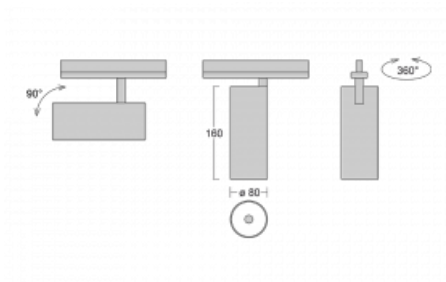

Luminaire

Vali80-T

179-600U-10GGD/930, W

We have managed to minimize the dimensions of the Vali80-T luminaires while maintaining very good lighting parameters. We also managed to reduce the casing of the luminaire to 75% of the surface. The luminaires offer a direct type of light distribution, four different beam angles of 18°, 25°, 32°, 52° and replaceable reflectors as optional accessories. The luminaires will be used predominantly to illuminate commercial spaces, galleries or showrooms. The luminaires have been fitted with adapters for the 3-phase Global Track from Nordic Aluminium. Vali80-T uses light sources with a colour rendering index of Ra90, which helps to show the true colours of the illuminated objects.

Technical drawing

Type of installation	3 circuit track
Light distribution	Direct
Luminaire shape	Circular
Colour of the luminaires	White
Material	Aluminium
Lifetime	L90/B50 60 000 hours
Warranty	5 years
Description of luminaires	Luminaire 3 circuit track
Dimensions	ø 80 mm × 160 mm
Weight	0.7 kg
Light source	LED MODUL
Type of optical system	Reflector
Luminous flux*	1880 lm
Colour Temperature	3000 K warm white
Luminous efficacy	92 lm/W
MacAdam Light source	3
Colour rendering index	90
Beam angle	25°
UGR max. X=4H Y=8H, ρ=70,50,20	17.2