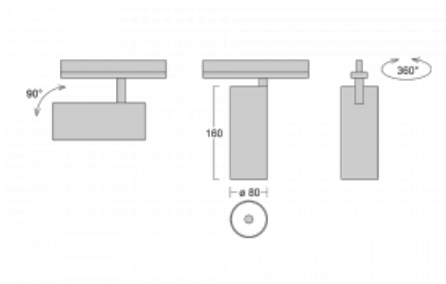

Luminaire

Vali80-T

179-600U-10GDD/940, W

We have managed to minimize the dimensions of the Vali80-T luminaires while maintaining very good lighting parameters. We also managed to reduce the casing of the luminaire to 75% of the surface. The luminaires offer a direct type of light distribution, four different beam angles of 18°, 25°, 32°, 52° and replaceable reflectors as optional accessories. The luminaires will be used predominantly to illuminate commercial spaces, galleries or showrooms. The luminaires have been fitted with adapters for the 3-phase Global Track from Nordic Aluminium. Vali80-T uses light sources with a colour rendering index of Ra90, which helps to show the true colours of the illuminated objects.

Technical drawing

Type of installation	3 circuit track
Light distribution	Direct
Luminaire shape	Circular
Colour of the luminaires	White
Material	Aluminium
Lifetime	L90/B50 60 000 hours
Warranty	5 years
Description of luminaires	Luminaire 3 circuit track
Dimensions	ø 80 mm × 160 mm
Weight	0.7 kg
Light source	LED MODUL
Type of optical system	Reflector
Luminous flux*	1040 lm
Colour Temperature	4000 K cool white
Luminous efficacy	104 lm/W
MacAdam Light source	3
Colour rendering index	90
Beam angle	25°
UGR max. X=4H Y=8H, ρ=70,50,20	15.1