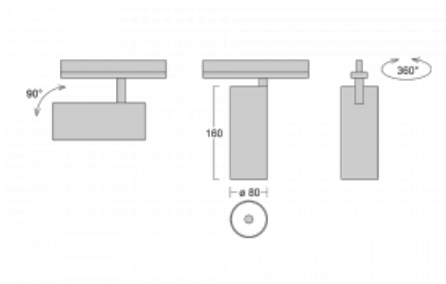

Luminaire

Vali80-T

179-600U-10GDD/940, S

We have managed to minimize the dimensions of the Vali80-T luminaires while maintaining very good lighting parameters. We also managed to reduce the casing of the luminaire to 75% of the surface. The luminaires offer a direct type of light distribution, four different beam angles of 18°, 25°, 32°, 52° and replaceable reflectors as optional accessories. The luminaires will be used predominantly to illuminate commercial spaces, galleries or showrooms. The luminaires have been fitted with adapters for the 3-phase Global Track from Nordic Aluminium. Vali80-T uses light sources with a colour rendering index of Ra90, which helps to show the true colours of the illuminated objects.

Technical drawing

Type of installation	3 circuit track
Light distribution	Direct
Luminaire shape	Circular
Colour of the luminaires	Silver
Material	Aluminium
Lifetime	L90/B50 60 000 hours
Warranty	5 years
Description of luminaires	Luminaire 3 circuit track
Dimensions	ø 80 mm × 160 mm
Weight	0.7 kg
Light source	LED MODUL
Type of optical system	Reflector
Luminous flux*	1040 lm
Colour Temperature	4000 K cool white
Luminous efficacy	104 lm/W
MacAdam Light source	3
Colour rendering index	90
Beam angle	25°
UGR max. X=4H Y=8H, ρ=70,50,20	15.1