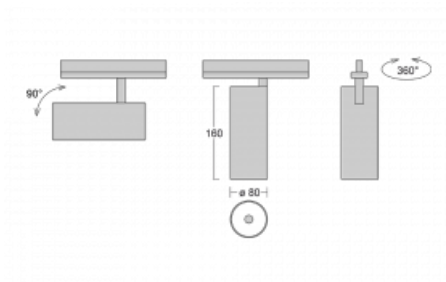

Luminaire

Vali80-T

179-600U-10GDD/930, W

We have managed to minimize the dimensions of the Vali80-T luminaires while maintaining very good lighting parameters. We also managed to reduce the casing of the luminaire to 75% of the surface. The luminaires offer a direct type of light distribution, four different beam angles of 18°, 25°, 32°, 52° and replaceable reflectors as optional accessories. The luminaires will be used predominantly to illuminate commercial spaces, galleries or showrooms. The luminaires have been fitted with adapters for the 3-phase Global Track from Nordic Aluminium. Vali80-T uses light sources with a colour rendering index of Ra90, which helps to show the true colours of the illuminated objects.

Technical drawing

Type of installation	3 circuit track
Light distribution	Direct
Luminaire shape	Circular
Colour of the luminaires	White
Material	Aluminium
Lifetime	L90/B50 60 000 hours
Warranty	5 years
Description of luminaires	Luminaire 3 circuit track
Dimensions	ø 80 mm × 160 mm
Weight	0.7 kg
Light source	LED MODUL
Type of optical system	Reflector
Luminous flux*	990 lm
Colour Temperature	3000 K warm white
Luminous efficacy	99 lm/W
MacAdam Light source	3
Colour rendering index	90
Beam angle	25°
UGR max. X=4H Y=8H, ρ=70,50,20	14.9