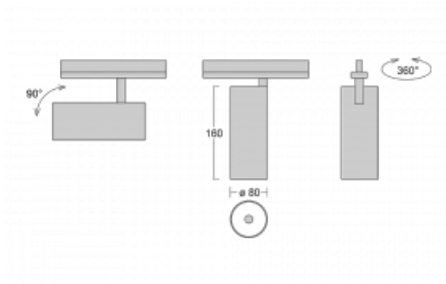

## Technical drawing

Type of installation	3 circuit track
Light distribution	Direct
Luminaire shape	Circular
Colour of the luminaires	Silver
Material	Aluminium
Lifetime	L90/B50 60 000 hours
Warranty	5 years
Description of luminaires	Luminaire 3 circuit track
Dimensions	ø 80 mm × 160 mm
Weight	0.7 kg
Light source	LED MODUL
Type of optical system	Reflector
Luminous flux*	990 lm
Colour Temperature	3000 K warm white
Luminous efficacy	99 lm/W
MacAdam Light source	3
Colour rendering index	90
Beam angle	25°
UGR max. X=4H Y=8H, ρ=70,50,20	14.9