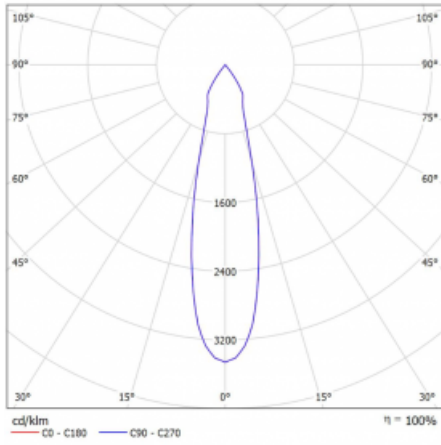

Curve

Luminaire power input* 10 W

Connection of the luminaires DALI

Electrical voltage 220-240V

Frequency 50/60Hz

☐ CE IP 20

*±10 %