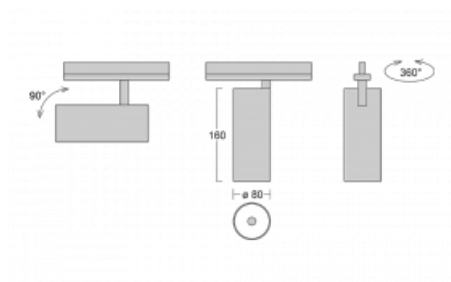

Luminaire

Vali80-T

179-600U-10GDD/930, B

We have managed to minimize the dimensions of the Vali80-T luminaires while maintaining very good lighting parameters. We also managed to reduce the casing of the luminaire to 75% of the surface. The luminaires offer a direct type of light distribution, four different beam angles of 18°, 25°, 32°, 52° and replaceable reflectors as optional accessories. The luminaires will be used predominantly to illuminate commercial spaces, galleries or showrooms. The luminaires have been fitted with adapters for the 3-phase Global Track from Nordic Aluminium. Vali80-T uses light sources with a colour rendering index of Ra90, which helps to show the true colours of the illuminated objects.

Technical drawing

Type of installation	3 circuit track
Light distribution	Direct
Luminaire shape	Circular
Colour of the luminaires	Black
Material	Aluminium
Lifetime	L90/B50 60 000 hours
Warranty	5 years
Description of luminaires	Luminaire 3 circuit track
Dimensions	ø 80 mm × 160 mm
Weight	0.7 kg
Light source	LED MODUL
Type of optical system	Reflector
Luminous flux*	990 lm
Colour Temperature	3000 K warm white
Luminous efficacy	99 lm/W
MacAdam Light source	3
Colour rendering index	90
Beam angle	25°
UGR max. X=4H Y=8H, ρ=70,50,20	14.9