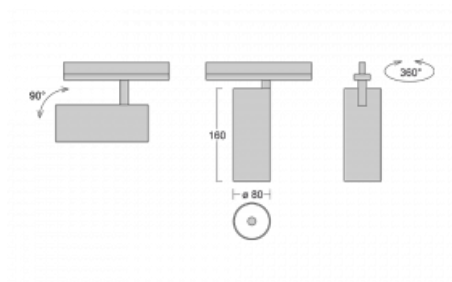

Luminaire

Vali80-T

179-600S-10GHD/940, W

We have managed to minimize the dimensions of the Vali80-T luminaires while maintaining very good lighting parameters. We also managed to reduce the casing of the luminaire to 75% of the surface. The luminaires offer a direct type of light distribution, four different beam angles of 18°, 25°, 32°, 52° and replaceable reflectors as optional accessories. The luminaires will be used predominantly to illuminate commercial spaces, galleries or showrooms. The luminaires have been fitted with adapters for the 3-phase Global Track from Nordic Aluminium. Vali80-T uses light sources with a colour rendering index of Ra90, which helps to show the true colours of the illuminated objects.

Technical drawing

Type of installation	3 circuit track
Light distribution	Direct
Luminaire shape	Circular
Colour of the luminaires	White
Material	Aluminium
Lifetime	L80/B10 60 000 hours
Warranty	5 years
Description of luminaires	Luminaire 3 circuit track
Dimensions	ø 80 mm × 160 mm
Weight	0.7 kg
Light source	LED MODUL
Type of optical system	Reflector
Luminous flux*	2970 lm
Colour Temperature	4000 K cool white
Luminous efficacy	90 lm/W
MacAdam Light source	3
Colour rendering index	90
Beam angle	18°
UGR max. X=4H Y=8H, ρ=70,50,20	20.1