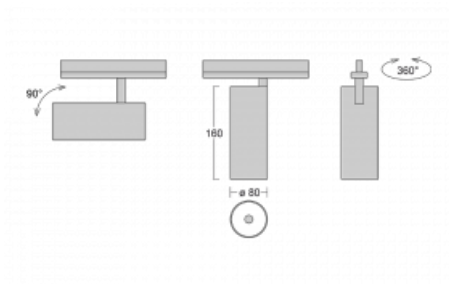

## Technical drawing

Type of installation	3 circuit track
Light distribution	Direct
Luminaire shape	Circular
Colour of the luminaires	Black
Material	Aluminium
Lifetime	L80/B10 60 000 hours
Warranty	5 years
Description of luminaires	Luminaire 3 circuit track
Dimensions	ø 80 mm × 160 mm
Weight	0.7 kg
Light source	LED MODUL
Type of optical system	Reflector
Luminous flux*	2830 lm
Colour Temperature	3000 K warm white
Luminous efficacy	86 lm/W
MacAdam Light source	3
Colour rendering index	90
Beam angle	18°
UGR max. X=4H Y=8H, ρ=70,50,20	19.9