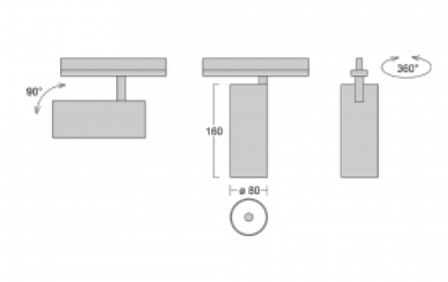

Luminaire

Vali80-T

179-600S-10GGE/940, W

We have managed to minimize the dimensions of the Vali80-T luminaires while maintaining very good lighting parameters. We also managed to reduce the casing of the luminaire to 75% of the surface. The luminaires offer a direct type of light distribution, four different beam angles of 18°, 25°, 32°, 52° and replaceable reflectors as optional accessories. The luminaires will be used predominantly to illuminate commercial spaces, galleries or showrooms. The luminaires have been fitted with adapters for the 3-phase Global Track from Nordic Aluminium. Vali80-T uses light sources with a colour rendering index of Ra90, which helps to show the true colours of the illuminated objects.

Technical drawing

Type of installation	3 circuit track
Light distribution	Direct
Luminaire shape	Circular
Colour of the luminaires	White
Material	Aluminium
Lifetime	L90/B50 60 000 hours
Warranty	5 years
Description of luminaires	Luminaire 3 circuit track
Dimensions	ø 80 mm × 160 mm
Weight	0.7 kg
Light source	LED MODUL
Type of optical system	Reflector
Luminous flux*	1970 lm
Colour Temperature	4000 K cool white
Luminous efficacy	97 lm/W
MacAdam Light source	3
Colour rendering index	90
Beam angle	18°
UGR max. X=4H Y=8H, ρ=70,50,20	18.6