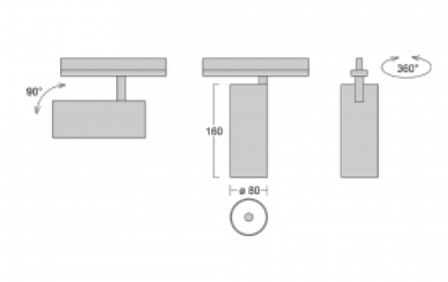

## Technical drawing

Type of installation	3 circuit track
Light distribution	Direct
Luminaire shape	Circular
Colour of the luminaires	Silver
Material	Aluminium
Lifetime	L90/B50 60 000 hours
Warranty	5 years
Description of luminaires	Luminaire 3 circuit track
Dimensions	ø 80 mm × 160 mm
Weight	0.7 kg
Light source	LED MODUL
Type of optical system	Reflector
Luminous flux*	1970 lm
Colour Temperature	4000 K cool white
Luminous efficacy	97 lm/W
MacAdam Light source	3
Colour rendering index	90
Beam angle	18°
UGR max. X=4H Y=8H, ρ=70,50,20	18.6