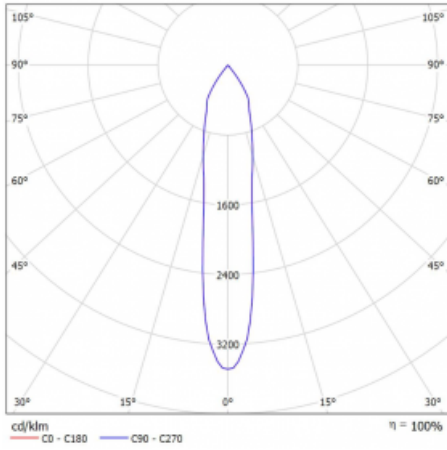

Curve

Luminaire power input* 20.4 W

Connection of the luminaires ON/OFF

Electrical voltage 220-240V

Frequency 50/60Hz

☐ CE IP 20

*±10 %