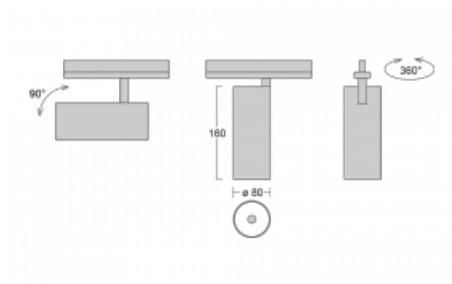

## Technical drawing

Type of installation	3 circuit track
Light distribution	Direct
Luminaire shape	Circular
Colour of the luminaires	White
Material	Aluminium
Lifetime	L90/B50 60 000 hours
Warranty	5 years
Description of luminaires	Luminaire 3 circuit track
Dimensions	ø 80 mm × 160 mm
Weight	0.7 kg
Light source	LED MODUL
Type of optical system	Reflector
Luminous flux*	1970 lm
Colour Temperature	4000 K cool white
Luminous efficacy	97 lm/W
MacAdam Light source	3
Colour rendering index	90
Beam angle	18°
UGR max. X=4H Y=8H, ρ=70,50,20	18.6