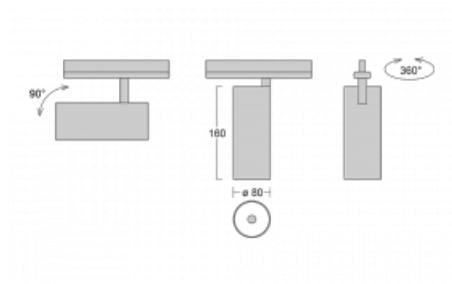

Luminaire

Vali80-T

179-600S-10GGD/940, S

We have managed to minimize the dimensions of the Vali80-T luminaires while maintaining very good lighting parameters. We also managed to reduce the casing of the luminaire to 75% of the surface. The luminaires offer a direct type of light distribution, four different beam angles of 18°, 25°, 32°, 52° and replaceable reflectors as optional accessories. The luminaires will be used predominantly to illuminate commercial spaces, galleries or showrooms. The luminaires have been fitted with adapters for the 3-phase Global Track from Nordic Aluminium. Vali80-T uses light sources with a colour rendering index of Ra90, which helps to show the true colours of the illuminated objects.

Technical drawing

Type of installation	3 circuit track
Light distribution	Direct
Luminaire shape	Circular
Colour of the luminaires	Silver
Material	Aluminium
Lifetime	L90/B50 60 000 hours
Warranty	5 years
Description of luminaires	Luminaire 3 circuit track
Dimensions	ø 80 mm × 160 mm
Weight	0.7 kg
Light source	LED MODUL
Type of optical system	Reflector
Luminous flux*	1970 lm
Colour Temperature	4000 K cool white
Luminous efficacy	97 lm/W
MacAdam Light source	3
Colour rendering index	90
Beam angle	18°
UGR max. X=4H Y=8H, ρ=70,50,20	18.6