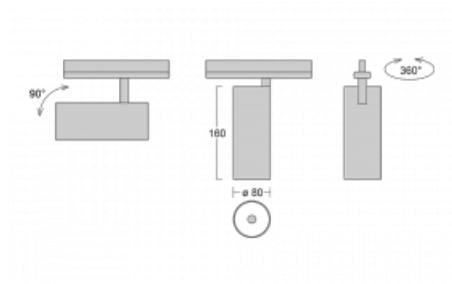

Luminaire

Vali80-T

179-600S-10GGD/930, W

We have managed to minimize the dimensions of the Vali80-T luminaires while maintaining very good lighting parameters. We also managed to reduce the casing of the luminaire to 75% of the surface. The luminaires offer a direct type of light distribution, four different beam angles of 18°, 25°, 32°, 52° and replaceable reflectors as optional accessories. The luminaires will be used predominantly to illuminate commercial spaces, galleries or showrooms. The luminaires have been fitted with adapters for the 3-phase Global Track from Nordic Aluminium. Vali80-T uses light sources with a colour rendering index of Ra90, which helps to show the true colours of the illuminated objects.

Technical drawing

Type of installation	3 circuit track
Light distribution	Direct
Luminaire shape	Circular
Colour of the luminaires	White
Material	Aluminium
Lifetime	L90/B50 60 000 hours
Warranty	5 years
Description of luminaires	Luminaire 3 circuit track
Dimensions	ø 80 mm × 160 mm
Weight	0.7 kg
Light source	LED MODUL
Type of optical system	Reflector
Luminous flux*	1880 lm
Colour Temperature	3000 K warm white
Luminous efficacy	92 lm/W
MacAdam Light source	3
Colour rendering index	90
Beam angle	18°
UGR max. X=4H Y=8H, ρ=70,50,20	18.5