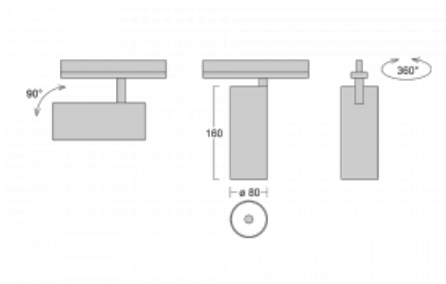

Luminaire

Vali80-T

179-600S-10GGD/930, B

We have managed to minimize the dimensions of the Vali80-T luminaires while maintaining very good lighting parameters. We also managed to reduce the casing of the luminaire to 75% of the surface. The luminaires offer a direct type of light distribution, four different beam angles of 18°, 25°, 32°, 52° and replaceable reflectors as optional accessories. The luminaires will be used predominantly to illuminate commercial spaces, galleries or showrooms. The luminaires have been fitted with adapters for the 3-phase Global Track from Nordic Aluminium. Vali80-T uses light sources with a colour rendering index of Ra90, which helps to show the true colours of the illuminated objects.

Technical drawing

Type of installation	3 circuit track
Light distribution	Direct
Luminaire shape	Circular
Colour of the luminaires	Black
Material	Aluminium
Lifetime	L90/B50 60 000 hours
Warranty	5 years
Description of luminaires	Luminaire 3 circuit track
Dimensions	ø 80 mm × 160 mm
Weight	0.7 kg
Light source	LED MODUL
Type of optical system	Reflector
Luminous flux*	1880 lm
Colour Temperature	3000 K warm white
Luminous efficacy	92 lm/W
MacAdam Light source	3
Colour rendering index	90
Beam angle	18°
UGR max. X=4H Y=8H, ρ=70,50,20	18.5