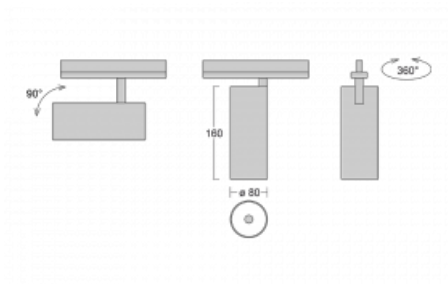

Luminaire

Vali80-T

179-600S-10GDD/940, W

We have managed to minimize the dimensions of the Vali80-T luminaires while maintaining very good lighting parameters. We also managed to reduce the casing of the luminaire to 75% of the surface. The luminaires offer a direct type of light distribution, four different beam angles of 18°, 25°, 32°, 52° and replaceable reflectors as optional accessories. The luminaires will be used predominantly to illuminate commercial spaces, galleries or showrooms. The luminaires have been fitted with adapters for the 3-phase Global Track from Nordic Aluminium. Vali80-T uses light sources with a colour rendering index of Ra90, which helps to show the true colours of the illuminated objects.

Technical drawing

Type of installation	3 circuit track
Light distribution	Direct
Luminaire shape	Circular
Colour of the luminaires	White
Material	Aluminium
Lifetime	L90/B50 60 000 hours
Warranty	5 years
Description of luminaires	Luminaire 3 circuit track
Dimensions	ø 80 mm × 160 mm
Weight	0.7 kg
Light source	LED MODUL
Type of optical system	Reflector
Luminous flux*	1040 lm
Colour Temperature	4000 K cool white
Luminous efficacy	104 lm/W
MacAdam Light source	3
Colour rendering index	90
Beam angle	18°
UGR max. X=4H Y=8H, ρ=70,50,20	16.4