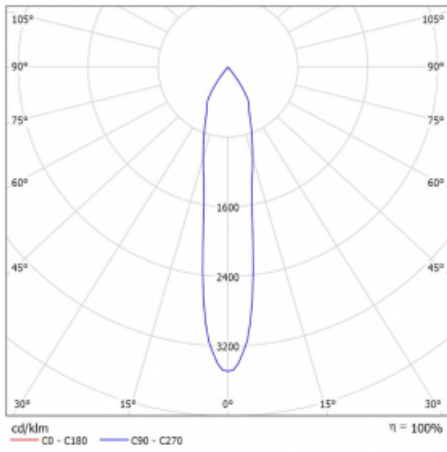

Curve

Luminaire power input* 10 W

Connection of the luminaires DALI

Electrical voltage 220-240V

Frequency 50/60Hz

☐ CE IP 20

*±10 %