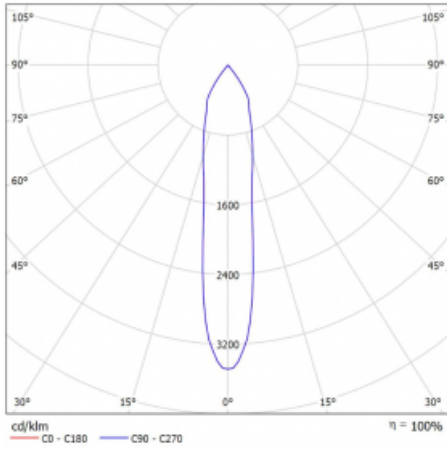

Curve

Luminaire power input* 10 W

Connection of the luminaires DALI

Electrical voltage 220-240V

Frequency 50/60Hz

☐ CE IP 20

*±10 %