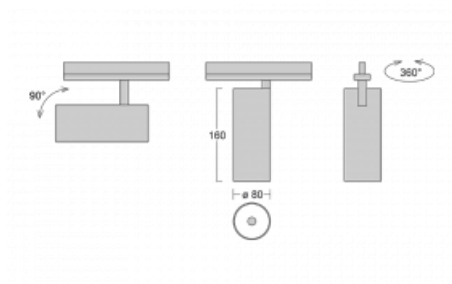

## Technical drawing

Type of installation	3 circuit track
Light distribution	Direct
Luminaire shape	Circular
Colour of the luminaires	Black
Material	Aluminium
Lifetime	L90/B50 60 000 hours
Warranty	5 years
Description of luminaires	Luminaire 3 circuit track
Dimensions	ø 80 mm × 160 mm
Weight	0.7 kg
Light source	LED MODUL
Type of optical system	Reflector
Luminous flux*	1040 lm
Colour Temperature	4000 K cool white
Luminous efficacy	104 lm/W
MacAdam Light source	3
Colour rendering index	90
Beam angle	18°
UGR max. X=4H Y=8H, ρ=70,50,20	16.4