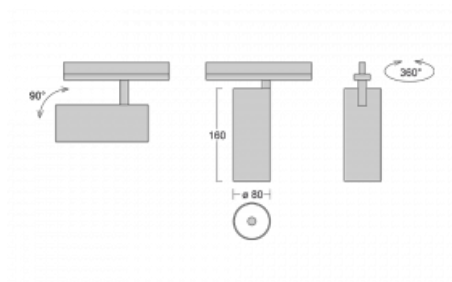

Luminaire

Vali80-T

179-600S-10GDD/930, W

We have managed to minimize the dimensions of the Vali80-T luminaires while maintaining very good lighting parameters. We also managed to reduce the casing of the luminaire to 75% of the surface. The luminaires offer a direct type of light distribution, four different beam angles of 18°, 25°, 32°, 52° and replaceable reflectors as optional accessories. The luminaires will be used predominantly to illuminate commercial spaces, galleries or showrooms. The luminaires have been fitted with adapters for the 3-phase Global Track from Nordic Aluminium. Vali80-T uses light sources with a colour rendering index of Ra90, which helps to show the true colours of the illuminated objects.

Technical drawing

Type of installation	3 circuit track
Light distribution	Direct
Luminaire shape	Circular
Colour of the luminaires	White
Material	Aluminium
Lifetime	L90/B50 60 000 hours
Warranty	5 years
Description of luminaires	Luminaire 3 circuit track
Dimensions	ø 80 mm × 160 mm
Weight	0.7 kg
Light source	LED MODUL
Type of optical system	Reflector
Luminous flux*	990 lm
Colour Temperature	3000 K warm white
Luminous efficacy	99 lm/W
MacAdam Light source	3
Colour rendering index	90
Beam angle	18°
UGR max. X=4H Y=8H, ρ=70,50,20	16.3