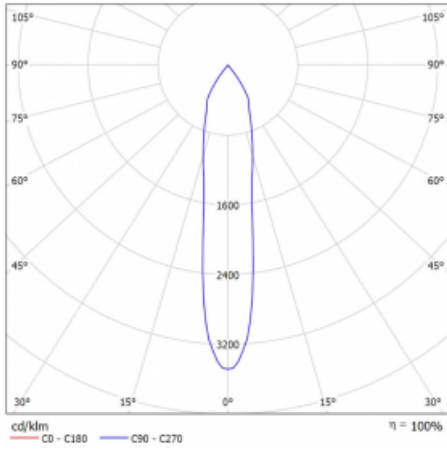

Curve

Luminaire power input* 10 W

Connection of the luminaires DALI

Electrical voltage 220-240V

Frequency 50/60Hz

☐ CE IP 20

*±10 %