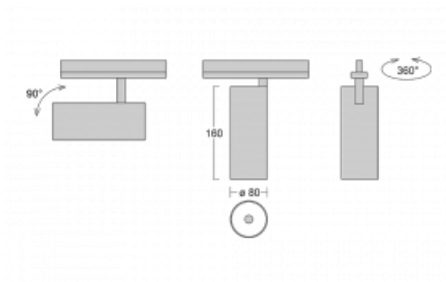

## Technical drawing

Type of installation	3 circuit track
Light distribution	Direct
Luminaire shape	Circular
Colour of the luminaires	Silver
Material	Aluminium
Lifetime	L90/B50 60 000 hours
Warranty	5 years
Description of luminaires	Luminaire 3 circuit track
Dimensions	ø 80 mm × 160 mm
Weight	0.7 kg
Light source	LED MODUL
Type of optical system	Reflector
Luminous flux*	990 lm
Colour Temperature	3000 K warm white
Luminous efficacy	99 lm/W
MacAdam Light source	3
Colour rendering index	90
Beam angle	18°
UGR max. X=4H Y=8H, ρ=70,50,20	16.3