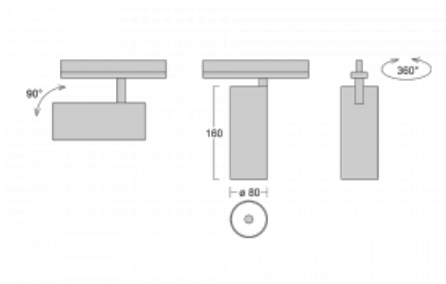

Luminaire

Vali80-T

179-600F-10GHE/940, B

We have managed to minimize the dimensions of the Vali80-T luminaires while maintaining very good lighting parameters. We also managed to reduce the casing of the luminaire to 75% of the surface. The luminaires offer a direct type of light distribution, four different beam angles of 18°, 25°, 32°, 52° and replaceable reflectors as optional accessories. The luminaires will be used predominantly to illuminate commercial spaces, galleries or showrooms. The luminaires have been fitted with adapters for the 3-phase Global Track from Nordic Aluminium. Vali80-T uses light sources with a colour rendering index of Ra90, which helps to show the true colours of the illuminated objects.

Technical drawing

Type of installation	3 circuit track
Light distribution	Direct
Luminaire shape	Circular
Colour of the luminaires	Black
Material	Aluminium
Lifetime	L80/B10 60 000 hours
Warranty	5 years
Description of luminaires	Luminaire 3 circuit track
Dimensions	ø 80 mm × 160 mm
Weight	0.7 kg
Light source	LED MODUL
Type of optical system	Reflector
Luminous flux*	2970 lm
Colour Temperature	4000 K cool white
Luminous efficacy	90 lm/W
MacAdam Light source	3
Colour rendering index	90
Beam angle	32°
UGR max. X=4H Y=8H, ρ=70,50,20	18.6