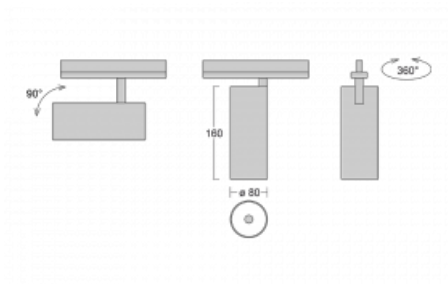

Luminaire

Vali80-T

179-600F-10GHD/940, W

We have managed to minimize the dimensions of the Vali80-T luminaires while maintaining very good lighting parameters. We also managed to reduce the casing of the luminaire to 75% of the surface. The luminaires offer a direct type of light distribution, four different beam angles of 18°, 25°, 32°, 52° and replaceable reflectors as optional accessories. The luminaires will be used predominantly to illuminate commercial spaces, galleries or showrooms. The luminaires have been fitted with adapters for the 3-phase Global Track from Nordic Aluminium. Vali80-T uses light sources with a colour rendering index of Ra90, which helps to show the true colours of the illuminated objects.

Technical drawing

Type of installation	3 circuit track
Light distribution	Direct
Luminaire shape	Circular
Colour of the luminaires	White
Material	Aluminium
Lifetime	L80/B10 60 000 hours
Warranty	5 years
Description of luminaires	Luminaire 3 circuit track
Dimensions	ø 80 mm × 160 mm
Weight	0.7 kg
Light source	LED MODUL
Type of optical system	Reflector
Luminous flux*	2970 lm
Colour Temperature	4000 K cool white
Luminous efficacy	90 lm/W
MacAdam Light source	3
Colour rendering index	90
Beam angle	32°
UGR max. X=4H Y=8H, ρ=70,50,20	18.6