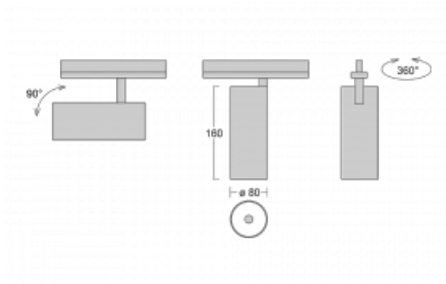

Luminaire

Vali80-T

179-600F-10GHD/940, S

We have managed to minimize the dimensions of the Vali80-T luminaires while maintaining very good lighting parameters. We also managed to reduce the casing of the luminaire to 75% of the surface. The luminaires offer a direct type of light distribution, four different beam angles of 18°, 25°, 32°, 52° and replaceable reflectors as optional accessories. The luminaires will be used predominantly to illuminate commercial spaces, galleries or showrooms. The luminaires have been fitted with adapters for the 3-phase Global Track from Nordic Aluminium. Vali80-T uses light sources with a colour rendering index of Ra90, which helps to show the true colours of the illuminated objects.

Technical drawing

Type of installation	3 circuit track
Light distribution	Direct
Luminaire shape	Circular
Colour of the luminaires	Silver
Material	Aluminium
Lifetime	L80/B10 60 000 hours
Warranty	5 years
Description of luminaires	Luminaire 3 circuit track
Dimensions	ø 80 mm × 160 mm
Weight	0.7 kg
Light source	LED MODUL
Type of optical system	Reflector
Luminous flux*	2970 lm
Colour Temperature	4000 K cool white
Luminous efficacy	90 lm/W
MacAdam Light source	3
Colour rendering index	90
Beam angle	32°
UGR max. X=4H Y=8H, ρ=70,50,20	18.6