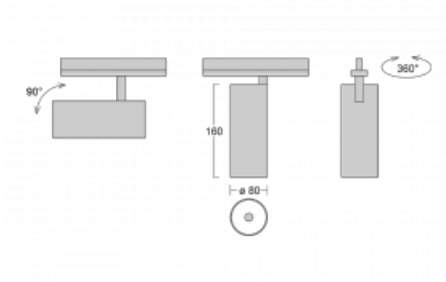

Luminaire

Vali80-T

179-600F-10GHD/940, B

We have managed to minimize the dimensions of the Vali80-T luminaires while maintaining very good lighting parameters. We also managed to reduce the casing of the luminaire to 75% of the surface. The luminaires offer a direct type of light distribution, four different beam angles of 18°, 25°, 32°, 52° and replaceable reflectors as optional accessories. The luminaires will be used predominantly to illuminate commercial spaces, galleries or showrooms. The luminaires have been fitted with adapters for the 3-phase Global Track from Nordic Aluminium. Vali80-T uses light sources with a colour rendering index of Ra90, which helps to show the true colours of the illuminated objects.

Technical drawing

Type of installation	3 circuit track
Light distribution	Direct
Luminaire shape	Circular
Colour of the luminaires	Black
Material	Aluminium
Lifetime	L80/B10 60 000 hours
Warranty	5 years
Description of luminaires	Luminaire 3 circuit track
Dimensions	ø 80 mm × 160 mm
Weight	0.7 kg
Light source	LED MODUL
Type of optical system	Reflector
Luminous flux*	2970 lm
Colour Temperature	4000 K cool white
Luminous efficacy	90 lm/W
MacAdam Light source	3
Colour rendering index	90
Beam angle	32°
UGR max. X=4H Y=8H, ρ=70,50,20	18.6