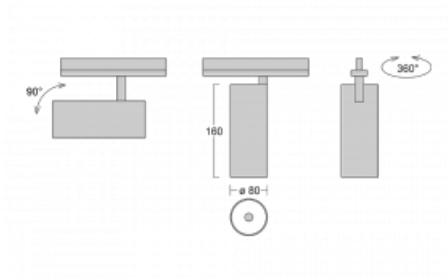

Luminaire

Vali80-T

179-600F-10GHD/930, S

We have managed to minimize the dimensions of the Vali80-T luminaires while maintaining very good lighting parameters. We also managed to reduce the casing of the luminaire to 75% of the surface. The luminaires offer a direct type of light distribution, four different beam angles of 18°, 25°, 32°, 52° and replaceable reflectors as optional accessories. The luminaires will be used predominantly to illuminate commercial spaces, galleries or showrooms. The luminaires have been fitted with adapters for the 3-phase Global Track from Nordic Aluminium. Vali80-T uses light sources with a colour rendering index of Ra90, which helps to show the true colours of the illuminated objects.

Technical drawing

Type of installation	3 circuit track
Light distribution	Direct
Luminaire shape	Circular
Colour of the luminaires	Silver
Material	Aluminium
Lifetime	L80/B10 60 000 hours
Warranty	5 years
Description of luminaires	Luminaire 3 circuit track
Dimensions	ø 80 mm × 160 mm
Weight	0.7 kg
Light source	LED MODUL
Type of optical system	Reflector
Luminous flux*	2830 lm
Colour Temperature	3000 K warm white
Luminous efficacy	86 lm/W
MacAdam Light source	3
Colour rendering index	90
Beam angle	32°
UGR max. X=4H Y=8H, ρ=70,50,20	18.5