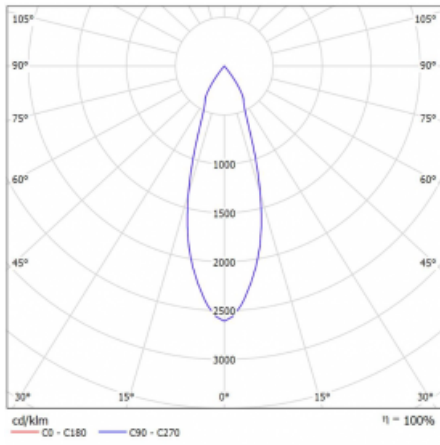

Curve

Luminaire power input* 20.4 W

Connection of the luminaires ON/OFF

Electrical voltage 220-240V

Frequency 50/60Hz

☐ CE IP 20

*±10 %