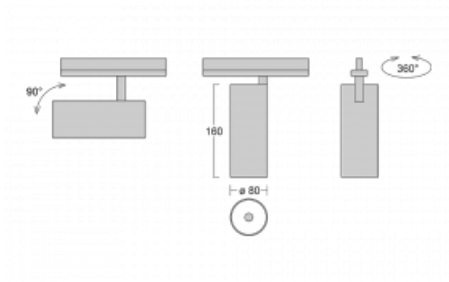

Luminaire

Vali80-T

179-600F-10GGE/940, W

We have managed to minimize the dimensions of the Vali80-T luminaires while maintaining very good lighting parameters. We also managed to reduce the casing of the luminaire to 75% of the surface. The luminaires offer a direct type of light distribution, four different beam angles of 18°, 25°, 32°, 52° and replaceable reflectors as optional accessories. The luminaires will be used predominantly to illuminate commercial spaces, galleries or showrooms. The luminaires have been fitted with adapters for the 3-phase Global Track from Nordic Aluminium. Vali80-T uses light sources with a colour rendering index of Ra90, which helps to show the true colours of the illuminated objects.

Technical drawing

Type of installation	3 circuit track
Light distribution	Direct
Luminaire shape	Circular
Colour of the luminaires	White
Material	Aluminium
Lifetime	L90/B50 60 000 hours
Warranty	5 years
Description of luminaires	Luminaire 3 circuit track
Dimensions	ø 80 mm × 160 mm
Weight	0.7 kg
Light source	LED MODUL
Type of optical system	Reflector
Luminous flux*	1990 lm
Colour Temperature	4000 K cool white
Luminous efficacy	98 lm/W
MacAdam Light source	3
Colour rendering index	90
Beam angle	32°
UGR max. X=4H Y=8H, ρ=70,50,20	17.2