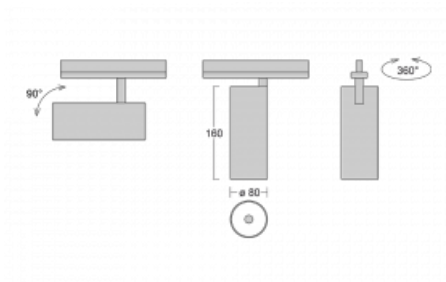

Luminaire

Vali80-T

179-600F-10GGD/940, W

We have managed to minimize the dimensions of the Vali80-T luminaires while maintaining very good lighting parameters. We also managed to reduce the casing of the luminaire to 75% of the surface. The luminaires offer a direct type of light distribution, four different beam angles of 18°, 25°, 32°, 52° and replaceable reflectors as optional accessories. The luminaires will be used predominantly to illuminate commercial spaces, galleries or showrooms. The luminaires have been fitted with adapters for the 3-phase Global Track from Nordic Aluminium. Vali80-T uses light sources with a colour rendering index of Ra90, which helps to show the true colours of the illuminated objects.

Technical drawing

Type of installation	3 circuit track
Light distribution	Direct
Luminaire shape	Circular
Colour of the luminaires	White
Material	Aluminium
Lifetime	L90/B50 60 000 hours
Warranty	5 years
Description of luminaires	Luminaire 3 circuit track
Dimensions	ø 80 mm × 160 mm
Weight	0.7 kg
Light source	LED MODUL
Type of optical system	Reflector
Luminous flux*	1970 lm
Colour Temperature	4000 K cool white
Luminous efficacy	97 lm/W
MacAdam Light source	3
Colour rendering index	90
Beam angle	32°
UGR max. X=4H Y=8H, ρ=70,50,20	17.2