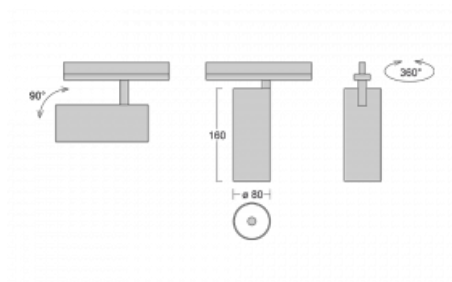

Luminaire

Vali80-T

179-600F-10GGD/940, S

We have managed to minimize the dimensions of the Vali80-T luminaires while maintaining very good lighting parameters. We also managed to reduce the casing of the luminaire to 75% of the surface. The luminaires offer a direct type of light distribution, four different beam angles of 18°, 25°, 32°, 52° and replaceable reflectors as optional accessories. The luminaires will be used predominantly to illuminate commercial spaces, galleries or showrooms. The luminaires have been fitted with adapters for the 3-phase Global Track from Nordic Aluminium. Vali80-T uses light sources with a colour rendering index of Ra90, which helps to show the true colours of the illuminated objects.

Technical drawing

Type of installation	3 circuit track
Light distribution	Direct
Luminaire shape	Circular
Colour of the luminaires	Silver
Material	Aluminium
Lifetime	L90/B50 60 000 hours
Warranty	5 years
Description of luminaires	Luminaire 3 circuit track
Dimensions	ø 80 mm × 160 mm
Weight	0.7 kg
Light source	LED MODUL
Type of optical system	Reflector
Luminous flux*	1970 lm
Colour Temperature	4000 K cool white
Luminous efficacy	97 lm/W
MacAdam Light source	3
Colour rendering index	90
Beam angle	32°
UGR max. X=4H Y=8H, ρ=70,50,20	17.2