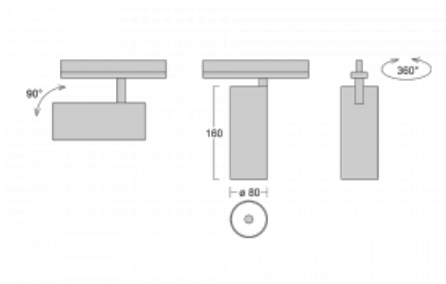

Luminaire

Vali80-T

179-600F-10GGD/940, B

We have managed to minimize the dimensions of the Vali80-T luminaires while maintaining very good lighting parameters. We also managed to reduce the casing of the luminaire to 75% of the surface. The luminaires offer a direct type of light distribution, four different beam angles of 18°, 25°, 32°, 52° and replaceable reflectors as optional accessories. The luminaires will be used predominantly to illuminate commercial spaces, galleries or showrooms. The luminaires have been fitted with adapters for the 3-phase Global Track from Nordic Aluminium. Vali80-T uses light sources with a colour rendering index of Ra90, which helps to show the true colours of the illuminated objects.

Technical drawing

Type of installation	3 circuit track
Light distribution	Direct
Luminaire shape	Circular
Colour of the luminaires	Black
Material	Aluminium
Lifetime	L90/B50 60 000 hours
Warranty	5 years
Description of luminaires	Luminaire 3 circuit track
Dimensions	ø 80 mm × 160 mm
Weight	0.7 kg
Light source	LED MODUL
Type of optical system	Reflector
Luminous flux*	1970 lm
Colour Temperature	4000 K cool white
Luminous efficacy	97 lm/W
MacAdam Light source	3
Colour rendering index	90
Beam angle	32°
UGR max. X=4H Y=8H, ρ=70,50,20	17.2