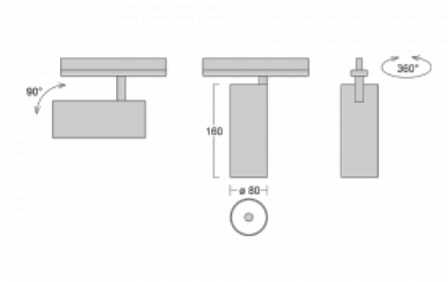

Luminaire

Vali80-T

179-600F-10GGD/930, B

We have managed to minimize the dimensions of the Vali80-T luminaires while maintaining very good lighting parameters. We also managed to reduce the casing of the luminaire to 75% of the surface. The luminaires offer a direct type of light distribution, four different beam angles of 18°, 25°, 32°, 52° and replaceable reflectors as optional accessories. The luminaires will be used predominantly to illuminate commercial spaces, galleries or showrooms. The luminaires have been fitted with adapters for the 3-phase Global Track from Nordic Aluminium. Vali80-T uses light sources with a colour rendering index of Ra90, which helps to show the true colours of the illuminated objects.

Technical drawing

Type of installation	3 circuit track
Light distribution	Direct
Luminaire shape	Circular
Colour of the luminaires	Black
Material	Aluminium
Lifetime	L90/B50 60 000 hours
Warranty	5 years
Description of luminaires	Luminaire 3 circuit track
Dimensions	ø 80 mm × 160 mm
Weight	0.7 kg
Light source	LED MODUL
Type of optical system	Reflector
Luminous flux*	1880 lm
Colour Temperature	3000 K warm white
Luminous efficacy	92 lm/W
MacAdam Light source	3
Colour rendering index	90
Beam angle	32°
UGR max. X=4H Y=8H, ρ=70,50,20	17