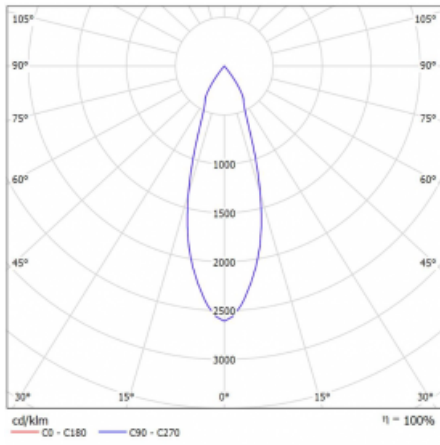

Curve

Luminaire power input* 20.4 W

Connection of the luminaires DALI

Electrical voltage 220-240V

Frequency 50/60Hz

☐ CE IP 20

*±10 %