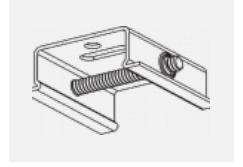

Installation instructions

Photos

Accessories

00-00300, N
 wire suspension
 2000mm

00-00301, N
 wire suspension
 4000mm

00-00302, N
 wire suspension
 6000mm

00-00363, K
 cable 5x1,5 2000mm

00-00364, K
 cable 5x1,5 4000mm

00-00365, K
 cable 5x1,5 6000mm

00-00370, B
 ceiling cup 80x80x32mm

00-00370, S
 ceiling cup 80x80x32mm

00-00370, W
 ceiling cup 80x80x32mm

SKB10-1, grey
 Track clamp, grey

SKB10-2, black
 Track clamp, black