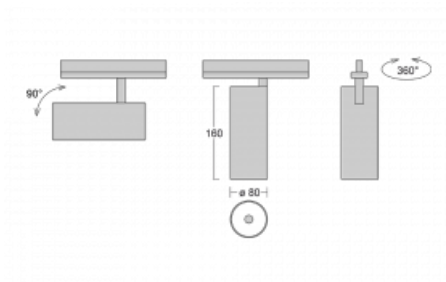

Luminaire

Vali80-T

179-600F-10GDD/940, W

We have managed to minimize the dimensions of the Vali80-T luminaires while maintaining very good lighting parameters. We also managed to reduce the casing of the luminaire to 75% of the surface. The luminaires offer a direct type of light distribution, four different beam angles of 18°, 25°, 32°, 52° and replaceable reflectors as optional accessories. The luminaires will be used predominantly to illuminate commercial spaces, galleries or showrooms. The luminaires have been fitted with adapters for the 3-phase Global Track from Nordic Aluminium. Vali80-T uses light sources with a colour rendering index of Ra90, which helps to show the true colours of the illuminated objects.

Technical drawing

Type of installation	3 circuit track
Light distribution	Direct
Luminaire shape	Circular
Colour of the luminaires	White
Material	Aluminium
Lifetime	L90/B50 60 000 hours
Warranty	5 years
Description of luminaires	Luminaire 3 circuit track
Dimensions	ø 80 mm × 160 mm
Weight	0.7 kg
Light source	LED MODUL
Type of optical system	Reflector
Luminous flux*	1040 lm
Colour Temperature	4000 K cool white
Luminous efficacy	104 lm/W
MacAdam Light source	3
Colour rendering index	90
Beam angle	32°
UGR max. X=4H Y=8H, ρ=70,50,20	15