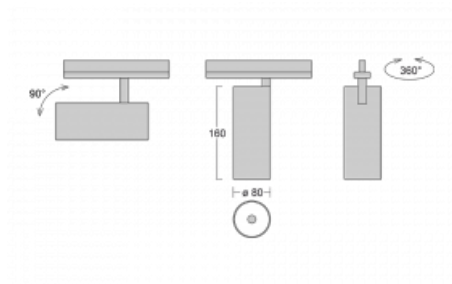

Luminaire

Vali80-T

179-600F-10GDD/940, S

We have managed to minimize the dimensions of the Vali80-T luminaires while maintaining very good lighting parameters. We also managed to reduce the casing of the luminaire to 75% of the surface. The luminaires offer a direct type of light distribution, four different beam angles of 18°, 25°, 32°, 52° and replaceable reflectors as optional accessories. The luminaires will be used predominantly to illuminate commercial spaces, galleries or showrooms. The luminaires have been fitted with adapters for the 3-phase Global Track from Nordic Aluminium. Vali80-T uses light sources with a colour rendering index of Ra90, which helps to show the true colours of the illuminated objects.

Technical drawing

Type of installation	3 circuit track
Light distribution	Direct
Luminaire shape	Circular
Colour of the luminaires	Silver
Material	Aluminium
Lifetime	L90/B50 60 000 hours
Warranty	5 years
Description of luminaires	Luminaire 3 circuit track
Dimensions	ø 80 mm × 160 mm
Weight	0.7 kg
Light source	LED MODUL
Type of optical system	Reflector
Luminous flux*	1040 lm
Colour Temperature	4000 K cool white
Luminous efficacy	104 lm/W
MacAdam Light source	3
Colour rendering index	90
Beam angle	32°
UGR max. X=4H Y=8H, ρ=70,50,20	15