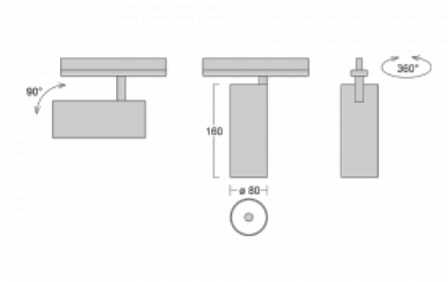

## Technical drawing

Type of installation	3 circuit track
Light distribution	Direct
Luminaire shape	Circular
Colour of the luminaires	White
Material	Aluminium
Lifetime	L90/B50 60 000 hours
Warranty	5 years
Description of luminaires	Luminaire 3 circuit track
Dimensions	ø 80 mm × 160 mm
Weight	0.7 kg
Light source	LED MODUL
Type of optical system	Reflector
Luminous flux*	990 lm
Colour Temperature	3000 K warm white
Luminous efficacy	99 lm/W
MacAdam Light source	3
Colour rendering index	90
Beam angle	32°
UGR max. X=4H Y=8H, ρ=70,50,20	14.8