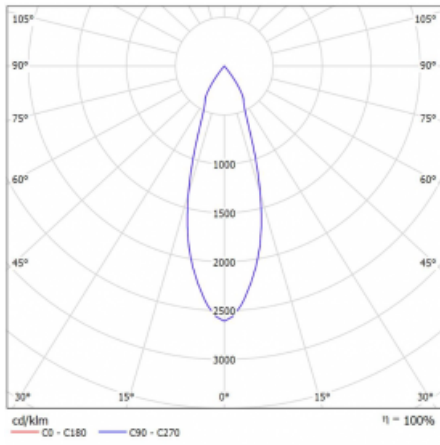

Curve

Luminaire power input* 10 W

Connection of the luminaires DALI

Electrical voltage 220-240V

Frequency 50/60Hz

☐ CE IP 20

*±10 %