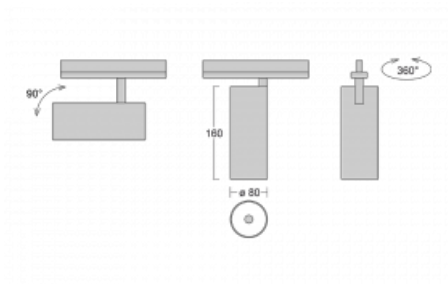

Luminaire

Vali80-T

179-600F-10GDD/930, S

We have managed to minimize the dimensions of the Vali80-T luminaires while maintaining very good lighting parameters. We also managed to reduce the casing of the luminaire to 75% of the surface. The luminaires offer a direct type of light distribution, four different beam angles of 18°, 25°, 32°, 52° and replaceable reflectors as optional accessories. The luminaires will be used predominantly to illuminate commercial spaces, galleries or showrooms. The luminaires have been fitted with adapters for the 3-phase Global Track from Nordic Aluminium. Vali80-T uses light sources with a colour rendering index of Ra90, which helps to show the true colours of the illuminated objects.

Technical drawing

Type of installation	3 circuit track
Light distribution	Direct
Luminaire shape	Circular
Colour of the luminaires	Silver
Material	Aluminium
Lifetime	L90/B50 60 000 hours
Warranty	5 years
Description of luminaires	Luminaire 3 circuit track
Dimensions	ø 80 mm × 160 mm
Weight	0.7 kg
Light source	LED MODUL
Type of optical system	Reflector
Luminous flux*	990 lm
Colour Temperature	3000 K warm white
Luminous efficacy	99 lm/W
MacAdam Light source	3
Colour rendering index	90
Beam angle	32°
UGR max. X=4H Y=8H, ρ=70,50,20	14.8