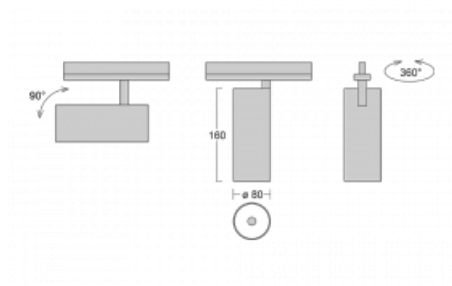

Luminaire

Vali80-T

179-600F-10GDD/930, B

We have managed to minimize the dimensions of the Vali80-T luminaires while maintaining very good lighting parameters. We also managed to reduce the casing of the luminaire to 75% of the surface. The luminaires offer a direct type of light distribution, four different beam angles of 18°, 25°, 32°, 52° and replaceable reflectors as optional accessories. The luminaires will be used predominantly to illuminate commercial spaces, galleries or showrooms. The luminaires have been fitted with adapters for the 3-phase Global Track from Nordic Aluminium. Vali80-T uses light sources with a colour rendering index of Ra90, which helps to show the true colours of the illuminated objects.

Technical drawing

Type of installation	3 circuit track
Light distribution	Direct
Luminaire shape	Circular
Colour of the luminaires	Black
Material	Aluminium
Lifetime	L90/B50 60 000 hours
Warranty	5 years
Description of luminaires	Luminaire 3 circuit track
Dimensions	ø 80 mm × 160 mm
Weight	0.7 kg
Light source	LED MODUL
Type of optical system	Reflector
Luminous flux*	990 lm
Colour Temperature	3000 K warm white
Luminous efficacy	99 lm/W
MacAdam Light source	3
Colour rendering index	90
Beam angle	32°
UGR max. X=4H Y=8H, ρ=70,50,20	14.8