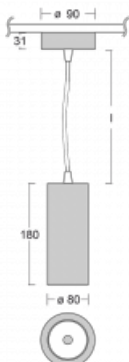

Technical drawing

| | |
|---------------------------|-----------------------------|
| Type of installation | Suspended |
| Light distribution | Direct |
| Luminaire shape | Circular |
| Colour of the luminaires | White |
| Material | Aluminium |
| Lifetime | L90/B50 60 000 hours |
| Warranty | 5 years |
| Description of luminaires | Luminaire suspended |
| item description | White ceiling cup and cable |
| Dimensions | ø 80 mm × 180 mm |
| Weight | 0.98 kg |
| Light source | LED MODUL |
| DIR optical system | Reflector |
| Luminous flux* | 1880 lm |
| Colour Temperature | 3000 K warm white |
| Luminous efficacy | 92 lm/W |
| MacAdam Light source | 3 |
| Colour rendering index | 90 |
| Beam angle | 52° |